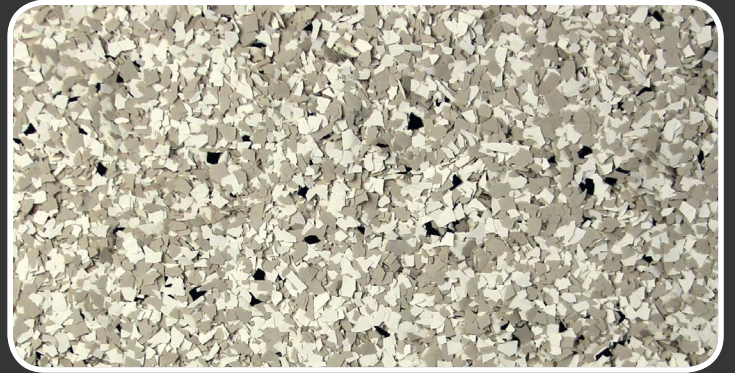

**SADDLE TAN**

**AZ GRAVEL**

**DESERT GRANITE**

**TERRAZZO**

**CAPPUCINO**

**EVENING SKY**

**MIDNIGHT BLUE**

**SADDLE BLUE**

LAKESHORE

COTTON

WHITE SILVER

TUXEDO

TECH BLUE

TECH RED

TECH SILVER

TECH SILVER (no glitter)