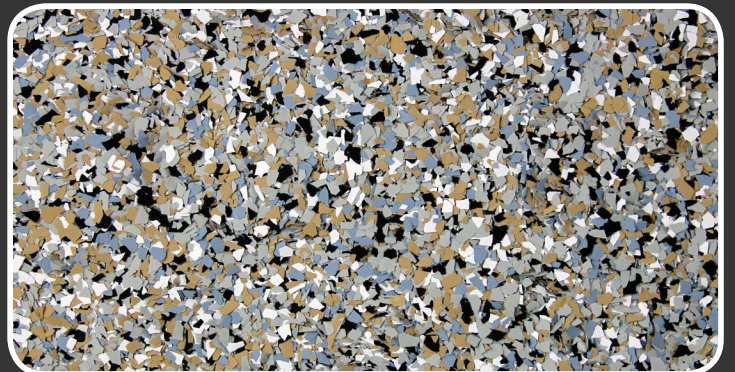

**SADDLE TAN**

**AZ GRAVEL**

**DESERT GRANITE**

**TERRAZZO**

**CAPPUCINO**

**EVENING SKY**

**MIDNIGHT BLUE**

**SADDLE BLUE**

LAKESHORE

COTTON

WHITE SILVER

TUXEDO

TECH BLUE

TECH RED

TECH SILVER

TECH SILVER (no glitter)