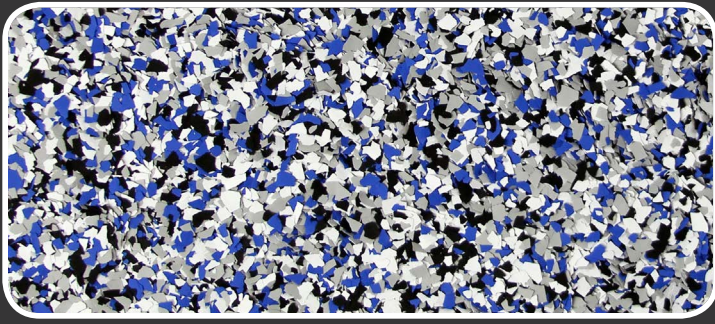

**SADDLE TAN**

**AZ GRAVEL**

**DESERT GRANITE**

**TERRAZZO**

**CAPPUCINO**

**EVENING SKY**

**MIDNIGHT BLUE**

**SADDLE BLUE**

LAKESHORE

COTTON

WHITE SILVER

TUXEDO

TECH BLUE

TECH RED

TECH SILVER

TECH SILVER (no glitter)

GLOW GREEN

GLOW BLUE