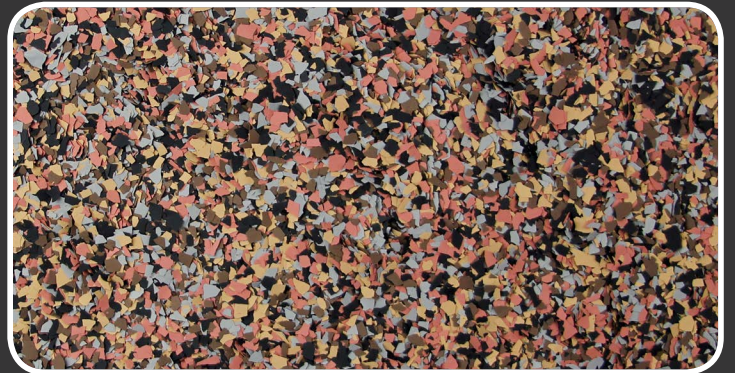

**SADDLE TAN**

**AZ GRAVEL**

**DESERT GRANITE**

**TERRAZZO**

**CAPPUCINO**

**EVENING SKY**

**MIDNIGHT BLUE**

**SADDLE BLUE**

LAKESHORE

COTTON

WHITE SILVER

TUXEDO

TECH BLUE

TECH RED

TECH SILVER

TECH SILVER (no glitter)

GLOW GREEN

GLOW BLUE