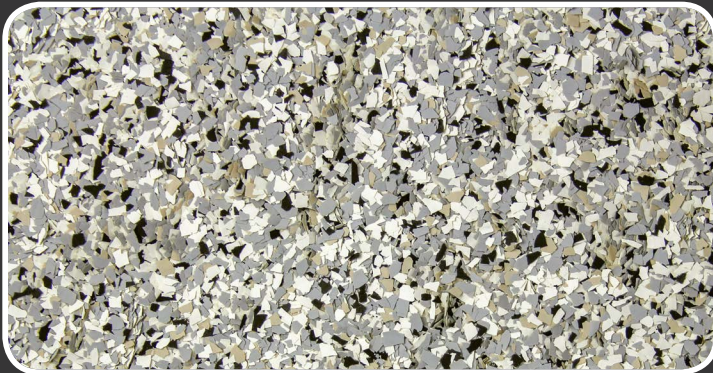

**SADDLE TAN**

**AZ GRAVEL**

**DESERT GRANITE**

**TERRAZZO**

**CAPPUCINO**

**EVENING SKY**

**MIDNIGHT BLUE**

**SADDLE BLUE**

LAKESHORE

COTTON

WHITE SILVER

TUXEDO

TECH BLUE

TECH RED

TECH SILVER

TECH SILVER (no glitter)