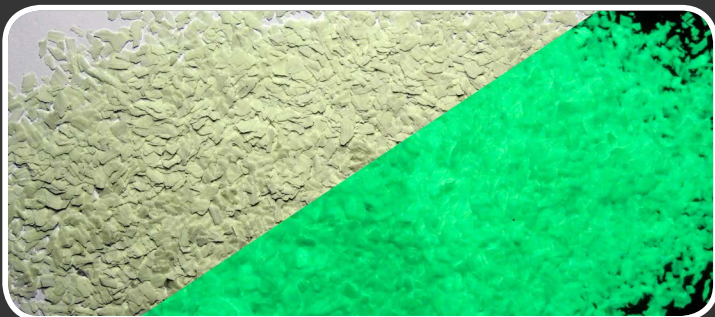

**SADDLE TAN**

**AZ GRAVEL**

**DESERT GRANITE**

**TERRAZZO**

**CAPPUCINO**

**EVENING SKY**

**MIDNIGHT BLUE**

**SADDLE BLUE**

LAKESHORE

COTTON

WHITE SILVER

TUXEDO

TECH BLUE

TECH RED

TECH SILVER

TECH SILVER (no glitter)

GLOW GREEN

GLOW BLUE