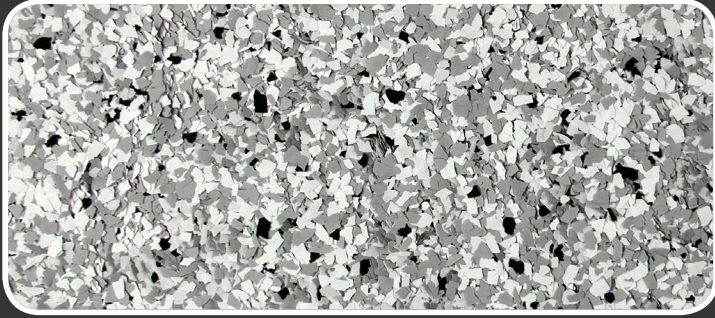

**SADDLE TAN**

**AZ GRAVEL**

**DESERT GRANITE**

**TERRAZZO**

**CAPPUCINO**

**EVENING SKY**

**MIDNIGHT BLUE**

**SADDLE BLUE**

LAKESHORE

COTTON

WHITE SILVER

TUXEDO

TECH BLUE

TECH RED

TECH SILVER

TECH SILVER (no glitter)